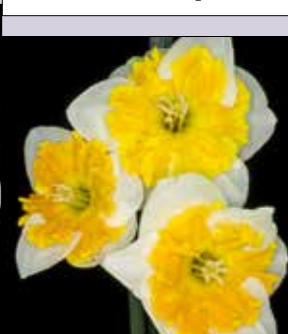

A unique butterfly-split. Nestled amongst large white petals, the yellowish banded corona matures to pure white. Mid-late.

12 for \$49.50      5 for \$23.50  
3 for \$14.50      \$4.95 per bulb

**GABRIEL KLEIBERG:** 11aW-O.