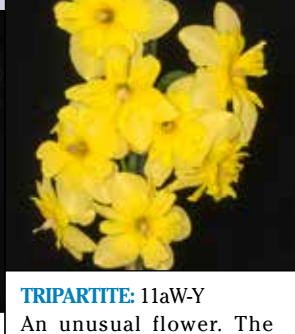

TRIPARITTE: 11aW-Y

An unusual flower. The sulphur-yellow split-corona flowers are mini-sized and borne in clusters of two or more per stem. Late.

12 for $49.50   5 for $23.50
3 for $14.50 $4.95 per bulb