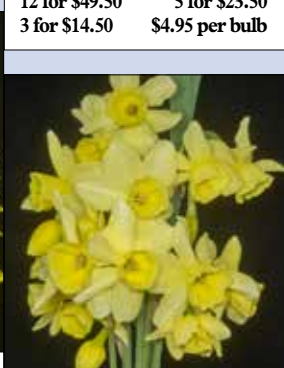

12 for \$49.50 5 for \$23.50
3 for \$14.50 \$4.95 per bulb

BANTAM: 2Y-YOO

Tasteful intermediate with round yellow petals and a large, banded orange bowl-cup. 20cm. Very late.

12 for \$49.50 5 for \$23.50
3 for \$14.50 \$4.95 per bulb

BERTOLONI: 13Y-Y

A dainty species tazetta daffodil with florets of golden-yellow. Believed to be a parent of many of the modern tazettas. 15cm. Mid.

12 for \$37.50 5 for \$16.50
3 for \$9.95 \$3.75 per bulb