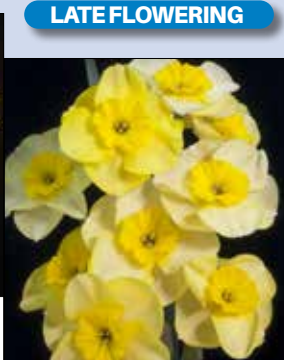

SUN DISC: 7Y-Y

A radiant, perfectly rounded flower. Rich-yellow small cup-shaped corona; broad overlapping petals that mature to paler yellow. Very late.

12 for $49.50   5 for $23.50
3 for $14.50 $4.95 per bulb