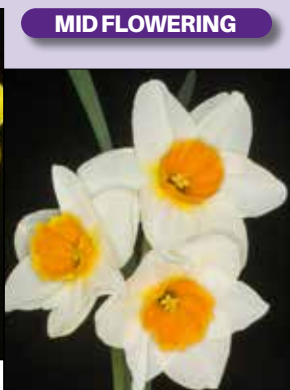

TRAWOOL: 2W-O

Large, long-lasting sweetly scented bloom. The white petals are crowned by a fluted cup of mandarin-orange with a yellow rim. Tall. Early-mid.

12 for $37.50   5 for $16.50
3 for $9.95 $3.75 per bulb